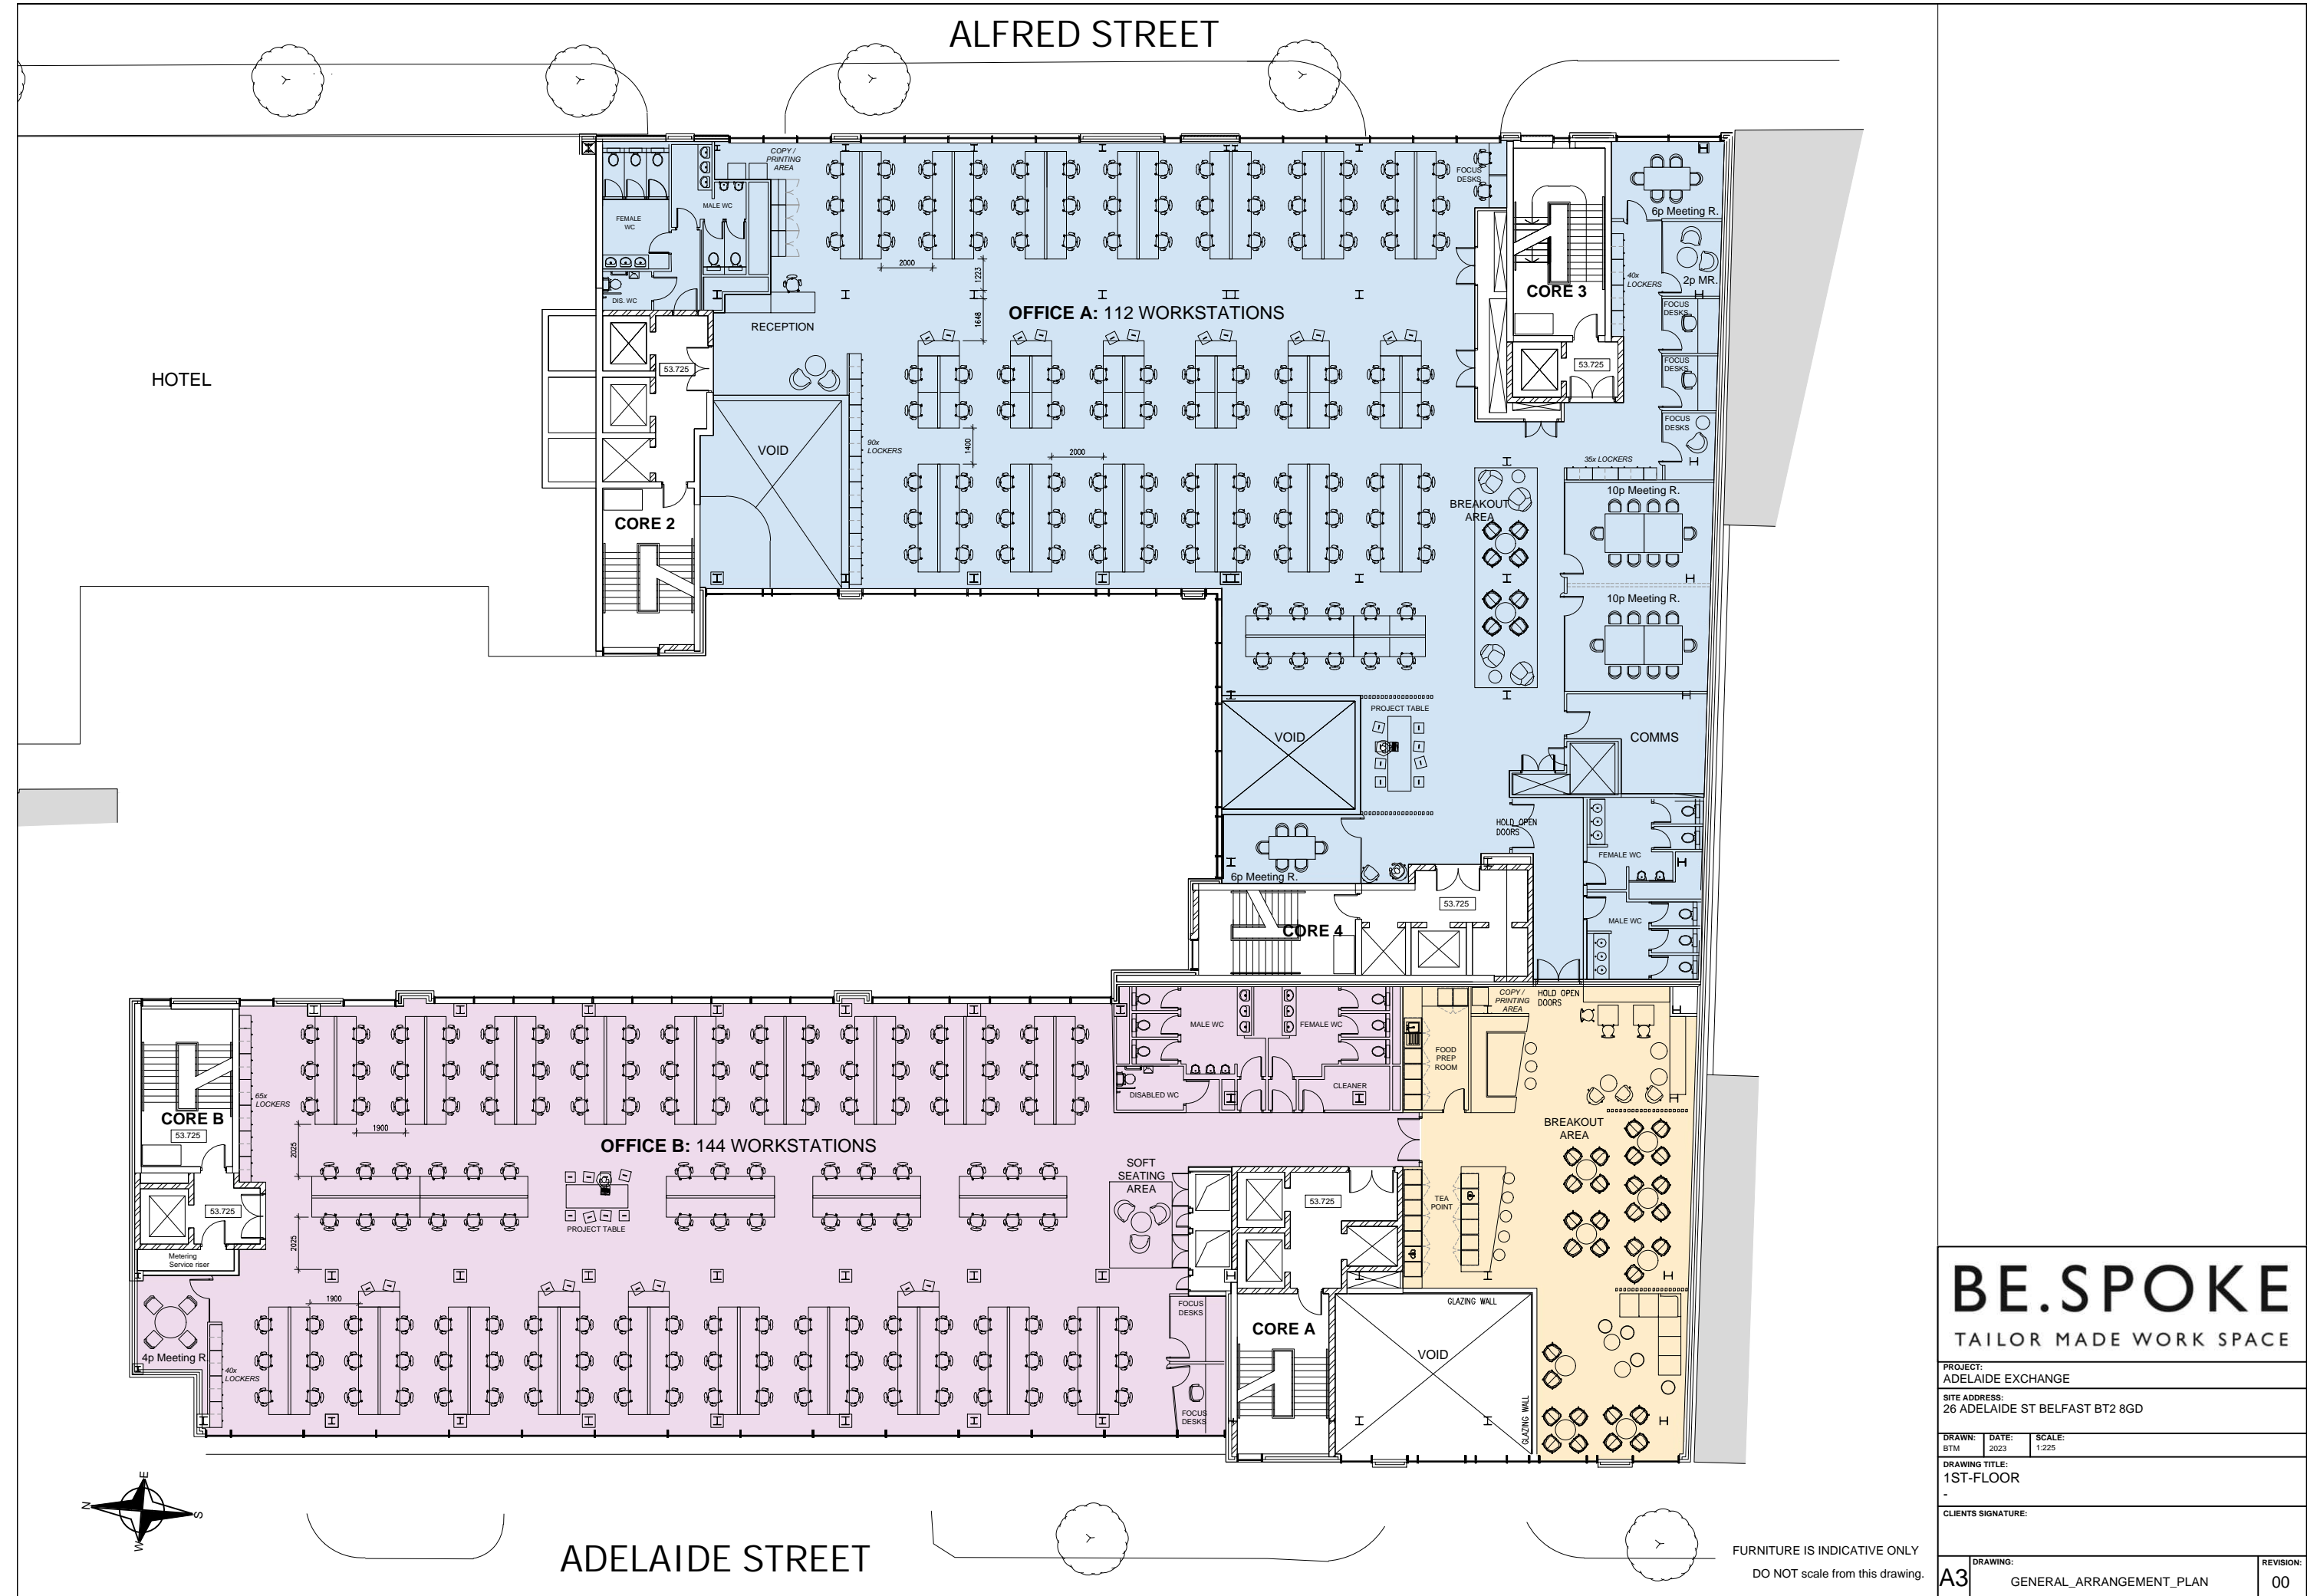

ALFRED STREET

HOTEL

ADELAIDE STREET

FURNITURE IS INDICATIVE ONLY  
DO NOT scale from this drawing.

# BE.SPOKE

TAILOR MADE WORK SPACE

PROJECT:  
ADELAIDE EXCHANGE

SITE ADDRESS:  
26 ADELAIDE ST BELFAST BT2 8GD

DRAWN: BTM DATE: 2023 SCALE: 1:225

DRAWING TITLE:  
1ST-FLOOR

CLIENTS SIGNATURE:

DRAWING: A3 GENERAL\_ARRANGEMENT\_PLAN REVISION: 00